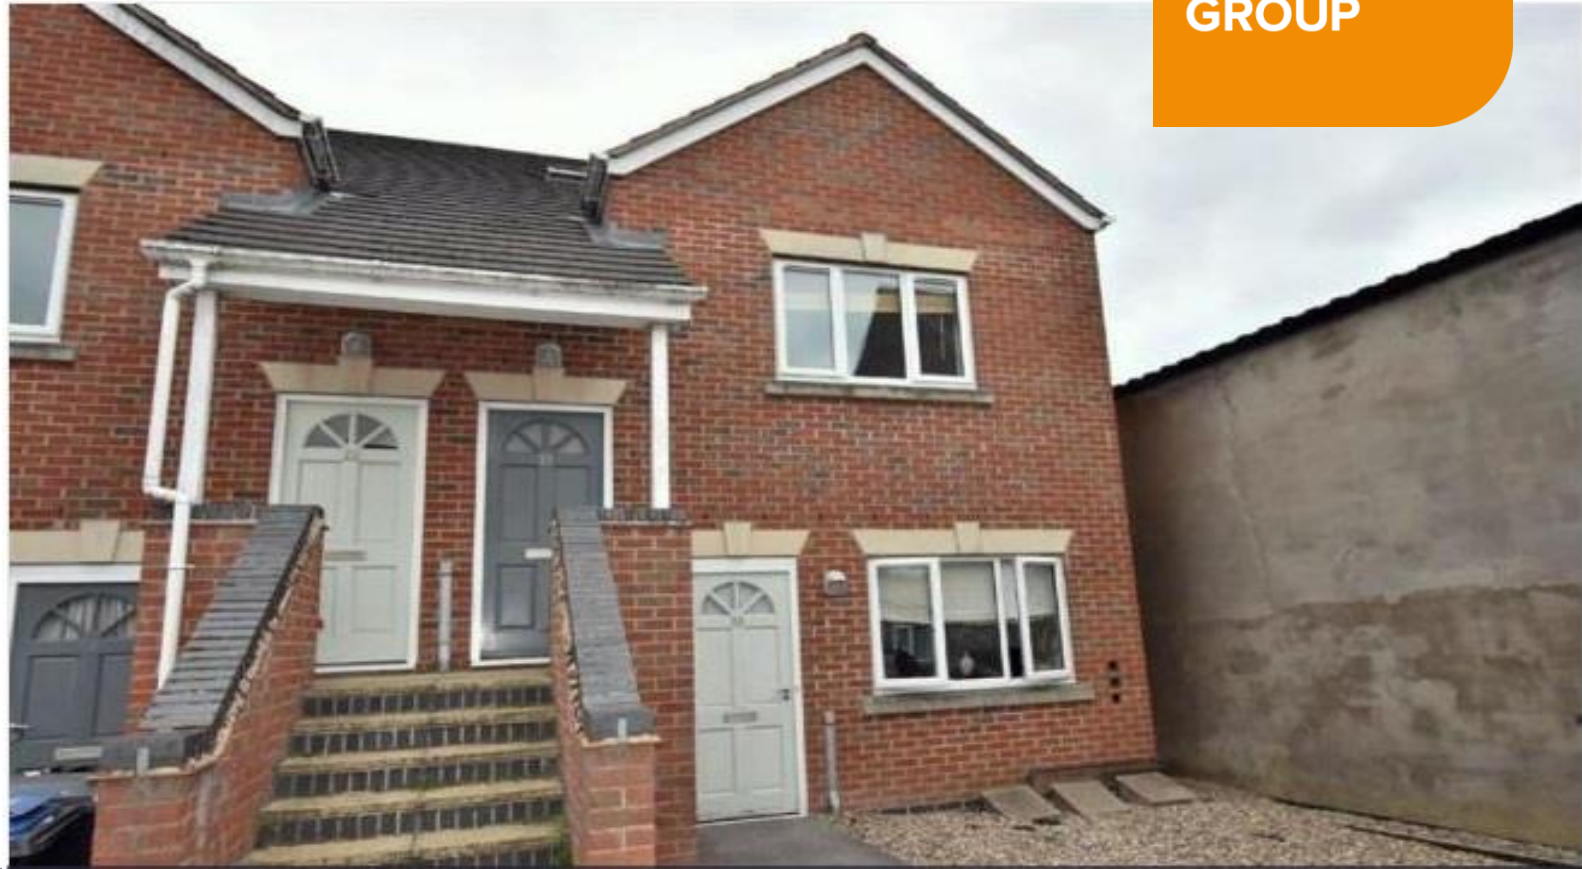

# For Sale

Upon the instructions of the Receivers

**LANDWOOD  
GROUP**

Flat 21 Victoria Court, Derby Road, Hinckley **LE10 1QJ**

## One bedroom flat

- A one bedroom first floor flat
- On site car parking
- Positioned in close proximity to Hinckley town centre

**Landwood Group,**  
South Central,  
11 Peter Street,  
Manchester, M2 5QR

## Location

Landwood Group are pleased to present this one bedroom first floor flat at Victoria Court. The development is located on Derby Road, 0.5 miles from Hinckley town centre and the surrounding area provides a range of amenities including local shops and takeaways.

## Description

The property comprises a one bedroom ground floor flat, positioned in a modern development. The flat is self-contained and accessed from the main car park.

Externally, the development offers a good sized car park to the middle of the block and a further car park to the rear.